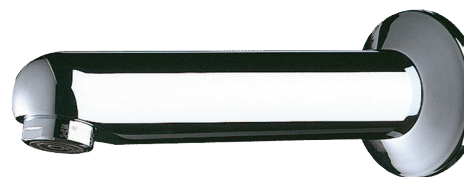

## Fixed spout with plate

Ref. 947135

L. 120mm

### DESCRIPTION

Fixed spout with plate - Ref. 947135

Wall-mounted spout Ø 32mm, M½".  
L. 120mm.  
Chrome-plated solid brass.  
Flow straightener regulated at 3 lpm.  
30-year warranty.

### ADVANTAGES

3 lpm

Chrome-plated solid brass

### TECHNICAL CHARACTERISTICS

Fixed spout with plate - Ref. 947135

Connector	M½"
Length	120mm
Flow rate	3 lpm
Norms	ACS  
Warranty	