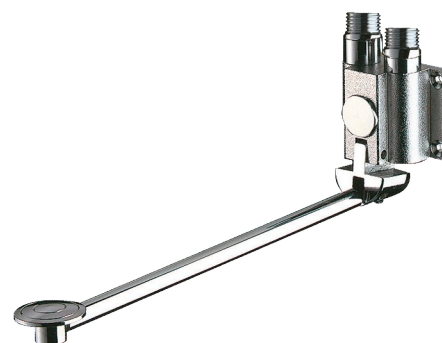

MONOFOOT instant shut-off tap

Ref. 736102

Pedal-operated

DESCRIPTION

MONOFOOT instant shut-off tap - Ref. 736102

Foot-operated basin valve with instant flow
 Instant automatic shut-off.
 Pedal can be raised for cleaning the floor.
 Adjustable pedal height.
 Fixing with 4 screws.
 Filter.
 Cold or mixed water supply.
 Wall-mounted M $\frac{1}{2}$ ".
 30-year warranty.

ADVANTAGES

85% water savings

Total hygiene: no manual contact

Foot-operated instant flow

TECHNICAL CHARACTERISTICS

MONOFOOT instant shut-off tap - Ref. 736102

Connector	M1/2"
Technology	Instant
Length	300mm
Norms	ACS 
Warranty	