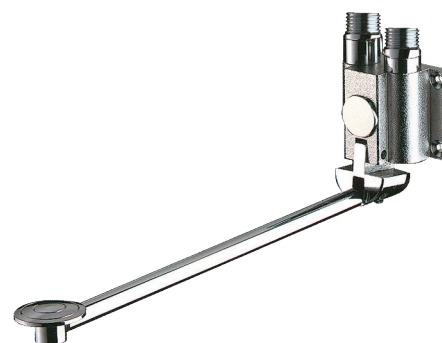

## MONOFOOT instant shut-off tap

Ref. 736102

Pedal-operated

### DESCRIPTION

MONOFOOT instant shut-off tap - Ref. 736102

Foot-operated basin valve with instant flow  
 Instant automatic shut-off.  
 Pedal can be raised for cleaning the floor.  
 Adjustable pedal height.  
 Fixing with 4 screws.  
 Filter.  
 Cold or mixed water supply.  
 Wall-mounted M $\frac{1}{2}$ ".  
 30-year warranty.

### ADVANTAGES

85% water savings

Total hygiene: no manual contact

Foot-operated instant flow

### TECHNICAL CHARACTERISTICS

MONOFOOT instant shut-off tap - Ref. 736102

Connector	M1/2"
Technology	Instant
Length	300mm
Norms	ACS 
Warranty	