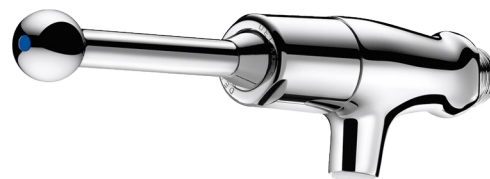

TEMPOSTOP time flow tap

Ref. 746410

DESCRIPTION

TEMPOSTOP time flow tap - Ref. 746410

Wall-mounted lever-operated time flow tap:
 Time flow ~7 seconds.
 Flow rate pre-set at 3 lpm at 3 bar, can be adjusted from 1.4 to 6 lpm.
 Scale-resistant tamperproof flow straightener.
 Chrome-plated brass M1/2".
 Lever-operated (soft-touch operation).
 30-year warranty.

TECHNICAL CHARACTERISTICS

TEMPOSTOP time flow tap - Ref. 746410

Connector	M1/2"
Technology	Time flow
Depth	200mm
Spout length	50mm
Flow rate	3 lpm
Norms	ACS  
Warranty	

ADVANTAGES

-  85% water savings
-  Chrome-plated solid brass
-  Maintenance from front without removing mixer/tap
-  Soft-touch operation: lever control