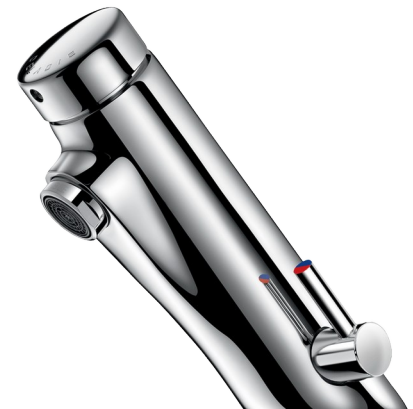

TEMPOSOFT MIX time flow mixer

Ref. 742000

Soft-touch operation, stopcocks

DESCRIPTION

TEMPOSOFT MIX time flow mixer - Ref. 742000

Deck-mounted time flow basin mixer:
 Soft-touch operation.
 Time flow ~7 seconds.
 Flow rate pre-set at 3 lpm at 3 bar, can be adjusted from 1.4 to 6 lpm.
 Scale-resistant aerator.
 Solid chrome-plated brass body.
 PEX flexibles with stopcocks, filters and non-return valves.
 Fixing reinforced by 2 stainless steel rods.
 Side temperature control with standard lever and adjustable maximum temperature limiter.
 Suitable for people with reduced mobility.
 30-year warranty.

TECHNICAL CHARACTERISTICS

TEMPOSOFT MIX time flow mixer - Ref. 742000

Connector	F3/8"
Technology	Time flow
Drop height	65mm
Spout length	105mm
Flow rate	3 lpm
Norms	ACS   
Warranty	

ADVANTAGES

-  Soft-touch operation
-  85% water savings
-  Smooth design
-  Temperature selection