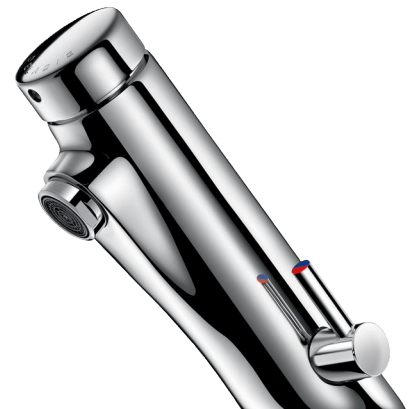

TEMPOSOFT MIX time flow mixer

Ref. 742000

Soft-touch operation, stopcocks

DESCRIPTION

TEMPOSOFT MIX time flow mixer - Ref. 742000

Deck-mounted time flow basin mixer:
 Soft-touch operation.
 Time flow ~7 seconds.
 Flow rate pre-set at 3 lpm at 3 bar, can be adjusted from 1.4 to 6 lpm.
 Scale-resistant aerator.
 Solid chrome-plated brass body.
 PEX flexibles with stopcocks, filters and non-return valves.
 Fixing reinforced by 2 stainless steel rods.
 Side temperature control with standard lever and adjustable maximum temperature limiter.
 Suitable for people with reduced mobility.
 30-year warranty.

ADVANTAGES

-  Soft-touch operation
-  85% water savings
-  Smooth design
-  Temperature selection

TECHNICAL CHARACTERISTICS

TEMPOSOFT MIX time flow mixer - Ref. 742000

Connector	F3/8"
Technology	Time flow
Drop height	65mm
Spout length	105mm
Flow rate	3 lpm
Norms	ACS   
Warranty	