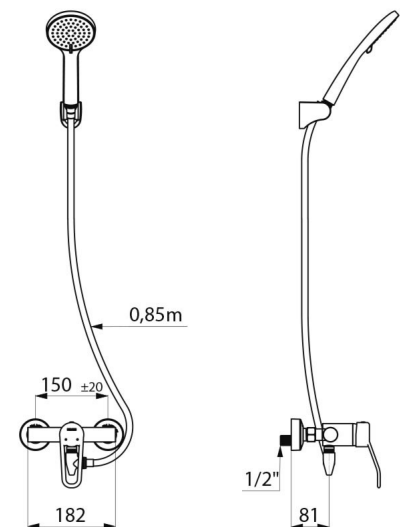

Auto-draining shower kit with mechanical pressure-balancing (EP) mixer

Ref. 2739EPHYG

Shower kit with wall-mounted single control mixer

DESCRIPTION

Auto-draining shower kit with mechanical pressure-balancing (EP) mixer - Ref. 2739EPHYG

Shower kit with wall-mounted single control mechanical mixer. SECURITHERM shower kit with pressure-balancing and auto-draining device:

- Wall-mounted single control mixer with Securitouch thermal insulation to prevent burns.
- Ø 40mm pressure-balancing (EP) ceramic cartridge with pre-set maximum temperature limiter.
- Anti-scalding safety: HW flow is reduced if CW supply fails (and vice versa). Constant temperature regardless of pressure or flow rate variations in the system.
- Body with smooth interior and low water volume.
- Flow rate regulated at 9 lpm.
- Chrome-plated brass body and sculptured control lever.
- M1/2" shower outlet with integrated non-return valve.
- Mixer with offset STOP/CHECK wall connectors, M1/2" M3/4".
- Filters and non-return valves.
- Chrome-plated shower head (ref. 813) flexible shower hose (836T3) and chrome-plated, adjustable, wall-mounted support (ref. 845).
- Auto-draining device FM1/2" for installation between the flexible hose and the shower head, automatically drains the shower head and flexible hose (ref. 880).

Connector	M1/2"
Technology	SECURITHERM EP mechanical mixer
Height	188mm
Depth	182mm
Width	182mm
Flow rate	9 lpm
Temperature limiter	Yes
Finish	Chrome-plated brass

ADVANTAGES

-  HW flow rate reduced if CW fails
-  Pressure-balancing: reduces temperature variations
-  Securitouch thermal insulation prevents burns
-  Maximum hygiene: low water volume