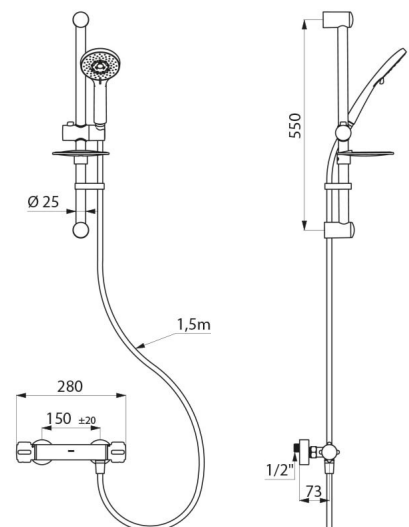

Shower kit with thermostatic mixer

Ref. H9739SKIT

Dual control thermostatic mixer

DESCRIPTION

Shower kit with thermostatic mixer - Ref. H9739SKIT

SECURITHERM dual control thermostatic shower kit:

- Shower mixer with scale-resistant, thermostatic cartridge: Mixer with anti-scalding failsafe: shuts off automatically if cold water supply fails.

Prevents cold showers: shuts off automatically if hot water supply fails.

Scale-resistant thermostatic cartridge controls the temperature.

1/4-turn ceramic head for flow rate adjustment.

Temperature control from 25 - 40°C with temperature limiter set at 38°C.

Thermal shocks are possible without removing the control knob or shutting off the cold water supply.

Flow rate regulated at 9 lpm.

Chrome-plated body and CLASSIC controls.

M1/2" shower outlet.

F3/4" inlets with integrated filters and non-return valves.

Mixer with 2 offset standard wall connectors, M1/2" M3/4".

- Sliding shower head holder (ref. 813) on a chrome-plated riser rail (ref. 821) with soap dish and flexible shower hose (ref. 836T1).
- Shower hose retaining collar (ref. 830).

Mixer ideal for healthcare facilities, retirement and care homes, hospitals and clinics.

Thermostatic mixer suitable for people with reduced mobility.

Thermostatic mixer suitable for people with reduced mobility.

Shower kit with 30-year warranty.

TECHNICAL CHARACTERISTICS

Shower kit with thermostatic mixer - Ref. H9739SKIT

Connector	M1/2"
Technology	SECURITHERM thermostatic mixer
Depth	73mm
Length	281mm
Width	280mm
Flow rate	9 lpm
Temperature limiter	Yes
Finish	Chrome-plated brass
Norms	ACS
Warranty	

ADVANTAGES

SECURITHERM: Optimum anti-scalding safety

Pre-set maximum temperature limiter

Thermostatic: total temperature stability