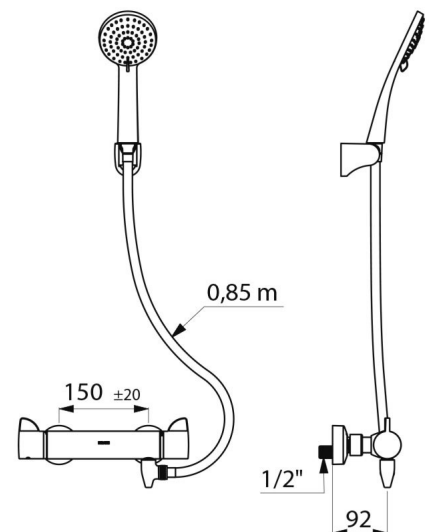

Thermostatic SECURITHERM securitouch auto-drain shower kit.

Ref. H9741HYG

Securitouch dual control thermostatic mixer

DESCRIPTION

Thermostatic SECURITHERM securitouch auto-drain shower kit. - Ref. H9741HYG

SECURITHERM dual control thermostatic shower kit with auto-draining device:

- Shower mixer with scale-resistant thermostatic cartridge;
- Mixer with anti-scalding failsafe: shuts off automatically if cold water supply fails.

Prevents cold showers: shuts off automatically if hot water supply fails.

Securitouch thermal insulation prevents burns.

Scale-resistant thermostatic cartridge adjusts the temperature.

¼-turn ceramic valve head adjusts the flow rate.

Temperature control from 25 - 41°C.

Double temperature limiter: 1st limiter set at 38°C can be overridden, 2nd limiter set at 41°C.

Thermal shocks are possible without removing the control knob or shutting off the water supply.

Flow rate regulated at 9 lpm.

Chrome-plated brass body with ERGO controls.

M1/2" shower outlet.

Filters and non-return valves integrated on the inlets, F3/4".

Mixer with offset STOP/CHECK wall connectors, M1/2" M3/4".

- Shower head (ref. 813) with chrome-plated wall-mounted adjustable support (ref. 845).
- Auto-draining device FM1/2" for installation between the flexible hose and the shower head, automatically drains the shower head and flexible hose (ref. 880).

Mixer ideal for healthcare facilities, retirement and care homes, hospitals and clinics.

Mixer suitable for people with reduced mobility.

Shower mixer with 30-year warranty.

TECHNICAL CHARACTERISTICS

Thermostatic SECURITHERM securitouch auto-drain shower kit. - Ref. H9741HYG