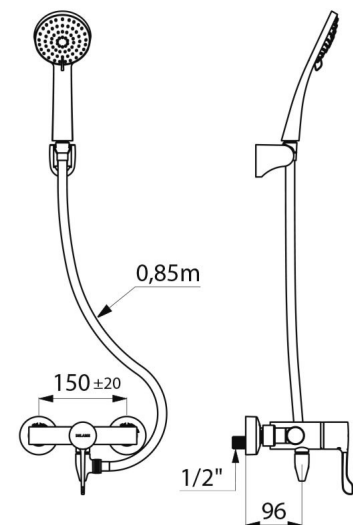

Auto-draining shower kit with thermostatic mixer

Ref. H9630HYG

Thermostatic sequential mixer with no non-return valves

DESCRIPTION

Auto-draining shower kit with thermostatic mixer - Ref. H9630HYG

SECURITHERM thermostatic sequential shower kit with auto-draining device.

- Mixer with scale-resistant, thermostatic sequential cartridge: Thermostatic sequential mixer: opens and closes with cold water. Mixer with no non-return valves on the inlets (reduces bacterial proliferation). No risk of cross flow between hot and cold water. Sequential mixer with anti-scalding failsafe: shuts off automatically if cold or hot water supply fails. Securitouch thermal insulation prevents burns. Temperature control from cold water up to 39°C with maximum temperature limiter set at 39°C. Thermal shocks are possible. Body with smooth interior and low water volume. Flow rate regulated at 9 lpm. Chrome plated brass body and Hygiene lever L. 100mm. M1/2" bottom shower outlet. Wall-mounted mixer with offset STOP/CHECK connectors, M1/2" M3/4". Mixer ideal for healthcare facilities, retirement and care homes, hospitals and clinics.
- Shower head (ref. 813) with flexible shower hose (ref. 836T3) and adjustable, chrome-plated wall-mounted support (ref. 845).
- Auto-draining device FM1/2" for installation between the flexible hose and the shower head, automatically drains the shower head and flexible hose (reduces bacterial development) (ref. 880).

Suitable for people with reduced mobility.
30-year warranty.

TECHNICAL CHARACTERISTICS

Auto-draining shower kit with thermostatic mixer - Ref. H9630HYG