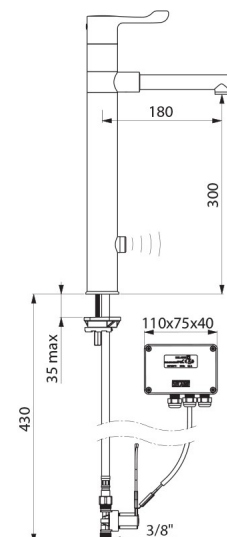

Electronic sink mixer with BIOCLIP removable spout

Ref. 20871T3

Single hole infrared tall mixer, disposable, swivelling spout

DESCRIPTION

Electronic sink mixer with BIOCLIP removable spout - Ref. 20871T3

Deck-mounted electronic sink mixer.
Electronic mixer with high, swivelling, removable BIOCLIP spout H. 300mm.
Single hole mixer supplied with 1 disposable, recyclable Hostaform® spout L. 180mm Ø 22mm.
Independent IP65 electronic control unit.
Mains supply with 230/12V transformer.
Body and spout with smooth interiors (reduce niches where bacteria can develop).
Adjustable duty flush (pre-set flush for approximately 60 seconds every 24 hours after the last use) to prevent water stagnation in the water supply if the system is not used for prolonged periods.
Flow rate limited to 9 lpm at 3 bar.
Shock-resistant infrared presence detection sensor.
Chrome-plated solid brass body and base and reinforced fixing via 2 stainless steel rods.
Hygiene lever L. 100mm controls temperature.
PEX flexibles with filters and M3/8" solenoid valves.
Anti-blocking security.
Solenoid valves upstream of the mixing chamber.
Electronic mixer ideal for healthcare facilities, retirement and care homes, hospitals and clinics.
Electronic mixer suitable for people with reduced mobility.
Mixer with 30-year warranty.
Two shut-off options:
- standard mode - timed flow with automatic shut-off;
- ON/OFF mode - user shuts off flow voluntarily or automatic shut-off after 30 minutes.
Thermal shocks are possible.
Position the sensor on the side of the mixer in On/Off mode.

TECHNICAL CHARACTERISTICS

Electronic sink mixer with BIOCLIP removable spout - Ref. 20871T3