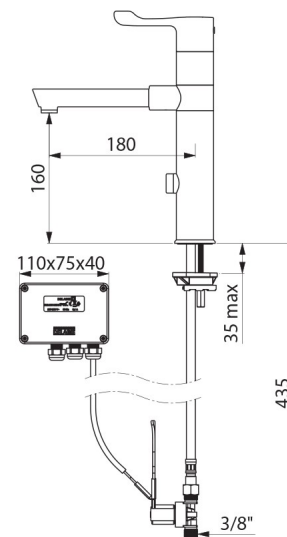

Electronic sink mixer with BIOCLIP removable spout

Ref. 20871T1

Tall, single hole infrared mixer, disposable, swivelling spout

DESCRIPTION

Electronic sink mixer with BIOCLIP removable spout - Ref. 20871T1

Deck-mounted electronic mixer.

Electronic mixer with high, swivelling, removable BIOCLIP spout H. 160mm. Single hole mixer supplied with 1 disposable, recyclable Hostaform® spout L. 180mm Ø 22mm.

Independent IP65 electronic control unit.

Mains supply with 230/12V transformer.

Body and spout with smooth interiors (reduce niches where bacteria can develop).

Adjustable duty flush (pre-set flush for approximately 60 seconds every 24 hours after the last use) to prevent stagnation in the water supply if not used for prolonged periods.

Flow rate limited to 5 lpm at 3 bar.

Shock-resistant infrared presence detection sensor.

Chrome-plated brass body with reinforced fixing via 2 stainless steel rods.

Hygiene lever L. 100mm controls temperature.

PEX flexibles with filters and M3/8" solenoid valves.

Anti-blocking security.

Solenoid valves upstream of the mixing chamber.

Mixer ideal for healthcare facilities, retirement homes, hospitals and clinics.

Suitable for people with reduced mobility.

Mixer with 30-year warranty.

Two shut-off options:

- standard mode - timed flow with automatic shut-off;
- ON/OFF mode - user shuts off flow voluntarily or automatic shut-off after 30 minutes.

Thermal shocks are possible.

Position the sensor on the side of the mixer in ON/OFF mode.

TECHNICAL CHARACTERISTICS

Electronic sink mixer with BIOCLIP removable spout - Ref. 20871T1

Supply	Mains supply 230/12V
Connector	M3/8"
Technology	Electronic
Height	280mm
Drop height	160mm
Spout length	180mm
Flow rate	5 lpm
Finish	Chrome-plated brass

ADVANTAGES