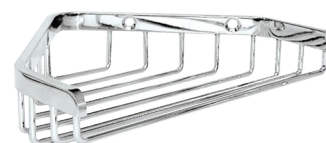

# Wall-mounted angled wire soap basket

Ref. 3569

Bright polished stainless steel

## DESCRIPTION

Wall-mounted angled wire soap basket - Ref. 3569

Wall-mounted corner soap basket.  
Robust model.  
Bright polished stainless steel finish.  
Dimensions: 120 x 165 x 34mm.  
30-year warranty.

## TECHNICAL CHARACTERISTICS

Wall-mounted angled wire soap basket - Ref. 3569

Height	34mm
Depth	120mm
Width	165mm
Finish	Bright polished stainless steel
Norms	
Warranty	