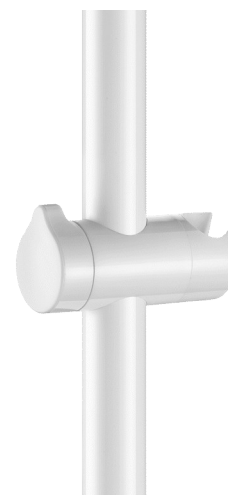

## Sliding shower head holder for shower rails, Ø 32mm, white

Ref. 510110

Bright white HR Nylon

### DESCRIPTION

Sliding shower head holder for shower rails, Ø 32mm, white - Ref. [510110](#)

Shower head holder for support rails.  
High strength polyamide (HR Nylon).  
Bright white.  
Support for adjustable shower heads.  
Ergonomic locking ring.  
For Ø 32mm shower rails.  
30-year warranty.

### TECHNICAL CHARACTERISTICS

Sliding shower head holder for shower rails, Ø 32mm, white - Ref. [510110](#)

Length	105mm
Diameter	For Ø 32mm grab bars
Finish	Bright white HR Nylon
Norms	
Warranty	