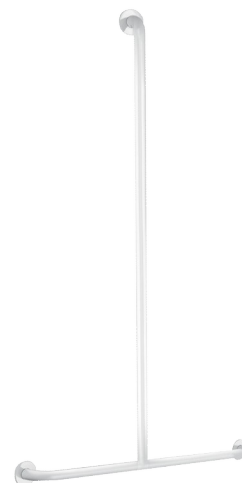

## Basic T-shaped white grab bar

Ref. 35440W

White powder-coated stainless steel

### DESCRIPTION

Basic T-shaped white grab bar - Ref. 35440W

Basic T-shaped shower grab bar for people with reduced mobility, Ø 32mm. White powder-coated stainless steel tube.

Dimensions: 1,150 x 500mm.

Concealed fixings, secured to wall by a 3-hole stainless steel plate.

### TECHNICAL CHARACTERISTICS

Basic T-shaped white grab bar - Ref. 35440W

Height	1,150mm
Length	500mm
Diameter	Ø 32mm
Width to the wall	40mm
Finish	White epoxy coated stainless steel
Norms	 
Warranty	

### ADVANTAGES

Tested to over 200kg

40mm gap between bar and wall: minimal space

Ø 32mm: optimised grip

Smooth surface is easy to clean