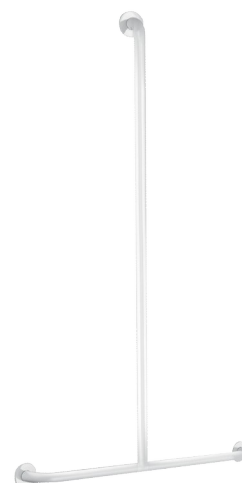

Basic T-shaped white grab bar

Ref. 35440W

White powder-coated stainless steel

DESCRIPTION

Basic T-shaped white grab bar - Ref. 35440W

Basic T-shaped shower grab bar for people with reduced mobility, Ø 32mm. White powder-coated stainless steel tube.

Dimensions: 1,150 x 500mm.

Concealed fixings, secured to wall by a 3-hole stainless steel plate.

CE marked.

30-year warranty.

TECHNICAL CHARACTERISTICS

Basic T-shaped white grab bar - Ref. 35440W

Height	1,150mm
Length	500mm
Diameter	Ø 32mm
Width to the wall	40mm
Finish	White epoxy coated stainless steel
Norms	 
Warranty	

ADVANTAGES

Tested to over 200kg

40mm gap between bar and wall: minimal space

Ø 32mm: optimised grip

Smooth surface is easy to clean