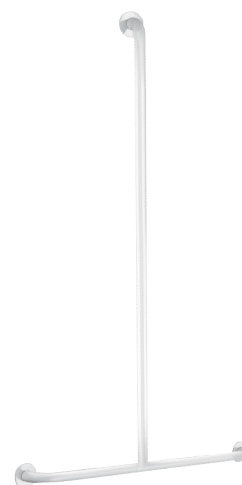

Basic T-shaped white grab bar

Ref. 35440W

White powder-coated stainless steel

DESCRIPTION

Basic T-shaped white grab bar - Ref. 35440W

Basic T-shaped shower grab bar for people with reduced mobility, Ø 32mm. White powder-coated stainless steel tube.

Dimensions: 1,150 x 500mm.

Concealed fixings, secured to wall by a 3-hole stainless steel plate.

CE marked.

30-year warranty.

TECHNICAL CHARACTERISTICS

Basic T-shaped white grab bar - Ref. 35440W

Height	1,150mm
Length	500mm
Diameter	Ø 32mm
Width to the wall	40mm
Finish	White epoxy coated stainless steel
Norms	
Warranty	

ADVANTAGES

Tested to over 200kg

40mm gap between bar and wall: minimal space

Ø 32mm: optimised grip

Smooth surface is easy to clean