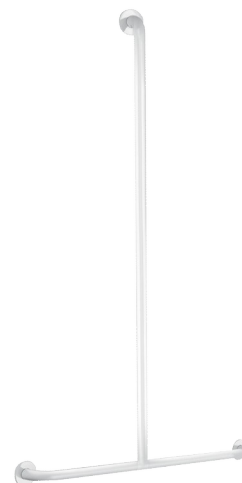

Basic T-shaped white grab bar

Ref. 35440W

White powder-coated stainless steel

DESCRIPTION

Basic T-shaped white grab bar - Ref. 35440W

Basic T-shaped shower grab bar for people with reduced mobility, Ø 32mm. White powder-coated stainless steel tube.

Dimensions: 1,150 x 500mm.

Concealed fixings, secured to wall by a 3-hole stainless steel plate.

CE marked.

30-year warranty.

TECHNICAL CHARACTERISTICS

Basic T-shaped white grab bar - Ref. 35440W

| | |
|-------------------|--|
| Height | 1,150mm |
| Length | 500mm |
| Diameter | Ø 32mm |
| Width to the wall | 40mm |
| Finish | White epoxy coated stainless steel |
| Norms | CE  |
| Warranty |  |

ADVANTAGES

Tested to over 200kg

40mm gap between bar and wall: minimal space

Ø 32mm: optimised grip

Smooth surface is easy to clean