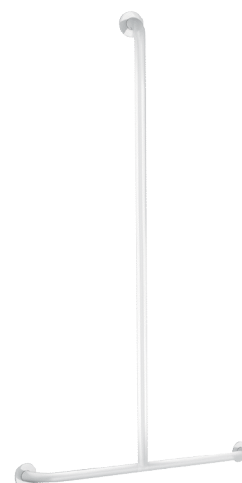

Basic T-shaped white grab bar

Ref. 35440W

White powder-coated stainless steel

DESCRIPTION

Basic T-shaped white grab bar - Ref. 35440W

Basic T-shaped shower grab bar for people with reduced mobility, Ø 32mm. White powder-coated stainless steel tube.

Dimensions: 1,150 x 500mm.

Concealed fixings, secured to wall by a 3-hole stainless steel plate.

CE marked.

30-year warranty.

TECHNICAL CHARACTERISTICS

Basic T-shaped white grab bar - Ref. 35440W

Height	1,150mm
Length	500mm
Diameter	Ø 32mm
Width to the wall	40mm
Finish	White epoxy coated stainless steel
Norms	 
Warranty	

ADVANTAGES

Tested to over 200kg

40mm gap between bar and wall: minimal space

Ø 32mm: optimised grip

Smooth surface is easy to clean