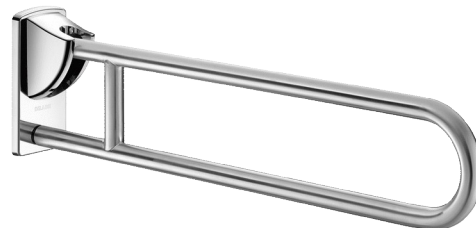

Stainless steel drop-down rail, satin, L. 850mm

Ref. 510164S

UltraSatin polished satin stainless steel

DESCRIPTION

Stainless steel drop-down rail, satin, L. 850mm - Ref. 510164S

Drop-down grab bar Ø 32mm, for people with reduced mobility.
 Drop-down grab bar for WCs or showers.
 Allows side access in the raised position.
 In the lowered position use as a grab bar, for standing up and assisting movement.
 Retained in upright position. Slowed down descent.
 Drop-down grab bar made from bacteriostatic 304 stainless steel.
 Stainless steel with UltraSatin polished satin finish, non-porous uniform surface for easy maintenance and hygiene.
 Fixings concealed by a 4mm thick 304 stainless steel cover plate.
 Supplied with stainless steel screws for concrete walls.
 Dimensions: 850 x 230 x 105mm.
 Tested to over 200kg. Maximum recommended user weight 135kg.
 30-year warranty.
 CE marked.

TECHNICAL CHARACTERISTICS

Stainless steel drop-down rail, satin, L. 850mm - Ref. 510164S

Height	230mm
Length	850mm
Width	105mm
Diameter	32mm
Finish	304 stainless steel UltraSatin polished satin
Norms	 
Warranty	

ADVANTAGES

-  304 stainless steel: reduces bacterial development
-  Tested to over 200kg
-  UltraSatin: smooth surface, easy to clean
-  Diameter adapted for an optimal grip