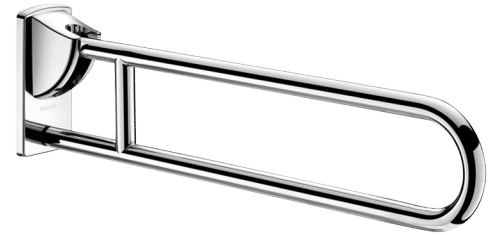

# Stainless steel drop-down rail, bright, L. 850mm

Ref. 510164P

UltraPolish bright polished stainless steel

## DESCRIPTION

Stainless steel drop-down rail, bright, L. 850mm - Ref. 510164P

Drop-down grab bar Ø 32mm, for people with reduced mobility.  
 Drop-down grab bar for WCs or showers.  
 Allows side access in the raised position.  
 In the lowered position use as a grab bar, for standing up and assisting movement.  
 Retained in upright position. Slowed down descent.  
 Drop-down grab bar made from bacteriostatic 304 stainless steel.  
 Stainless steel with bright polished UltraPolish finish, non-porous uniform surface for easy maintenance and hygiene.  
 Fixings concealed by a 4mm thick 304 stainless steel cover plate.  
 Supplied with stainless steel screws for concrete walls.  
 Dimensions: 850 x 230 x 105mm.  
 Tested to over 200kg. Maximum recommended user weight 135kg.  
 30-year warranty.  
 CE marked.

## TECHNICAL CHARACTERISTICS

Stainless steel drop-down rail, bright, L. 850mm - Ref. 510164P

Height	230mm
Length	850mm
Width	105mm
Diameter	32mm
Finish	UltraPolish 304 stainless steel, bright polished
Norms	 
Warranty	

## ADVANTAGES

-  304 stainless steel: reduces bacterial development
-  Tested to over 200 kg
-  UltraPolish: smooth surface easy to clean
-  Diameter adapted for an optimal grip