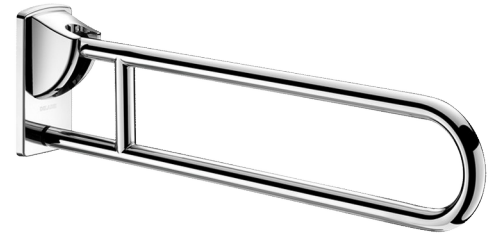

# Stainless steel drop-down rail, bright, L. 850mm

Ref. 510164P

UltraPolish bright polished stainless steel

## DESCRIPTION

Stainless steel drop-down rail, bright, L. 850mm - Ref. 510164P

Drop-down grab bar Ø 32mm, for people with reduced mobility.  
 Drop-down grab bar for WCs or showers.  
 Allows side access in the raised position.  
 In the lowered position use as a grab bar, for standing up and assisting movement.  
 Retained in upright position. Slowed down descent.  
 Drop-down grab bar made from bacteriostatic 304 stainless steel.  
 Stainless steel with bright polished UltraPolish finish, non-porous uniform surface for easy maintenance and hygiene.  
 Fixings concealed by a 4mm thick 304 stainless steel cover plate.  
 Supplied with stainless steel screws for concrete walls.  
 Dimensions: 850 x 230 x 105mm.  
 Tested to over 200kg. Maximum recommended user weight 135kg.  
 30-year warranty.  
 CE marked.

## TECHNICAL CHARACTERISTICS

Stainless steel drop-down rail, bright, L. 850mm - Ref. 510164P

Height	230mm
Length	850mm
Width	105mm
Diameter	32mm
Finish	UltraPolish 304 stainless steel, bright polished
Norms	 
Warranty	

## ADVANTAGES

-  304 stainless steel: reduces bacterial development
-  Tested to over 200 kg
-  UltraPolish: smooth surface easy to clean
-  Diameter adapted for an optimal grip