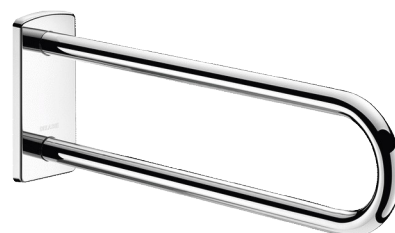

Fixed wall support bar Ø 32mm, L. 650mm

Ref. 510161P

UltraPolish bright polished stainless steel

DESCRIPTION

Fixed wall support bar Ø 32mm, L. 650mm - Ref. 510161P

Wall support bar for people with reduced mobility. For use as a grab bar and a fixed support bar for WCs, showers or washbasins. Generally installed parallel to a drop-down bar in a WC or on either side of a washbasin.

Recommended if the WC pan or shower seat is a long way from the side wall.

Dimensions: 650 x 230 x 105mm, Ø 32mm.

Bacteriostatic 304 stainless steel tube.

Stainless steel with UltraPolish bright polished finish, uniform non-porous surface for easy maintenance and hygiene.

Fixings secured to wall by a 4mm thick 304 stainless steel fixing plate, concealed by cover plate.

Supplied with stainless steel screws for concrete walls.

Tested to over 200kg. Maximum recommended user weight 135kg.

30-year warranty. CE marked.

TECHNICAL CHARACTERISTICS

Fixed wall support bar Ø 32mm, L. 650mm - Ref. 510161P

Height	230mm
Length	650mm
Width	105mm
Diameter	Ø 32mm
Finish	304 stainless steel UltraPolish bright polished
Norms	 
Warranty	