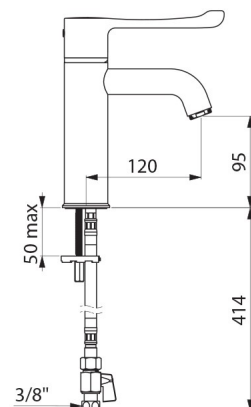

ADVANTAGES

Maximum hygiene: mixer with no non-return valves

Hygiene: can be removed for internal cleaning

SECURITHERM: Optimal anti-scalding safety

Sequential: opens and closes with cold water